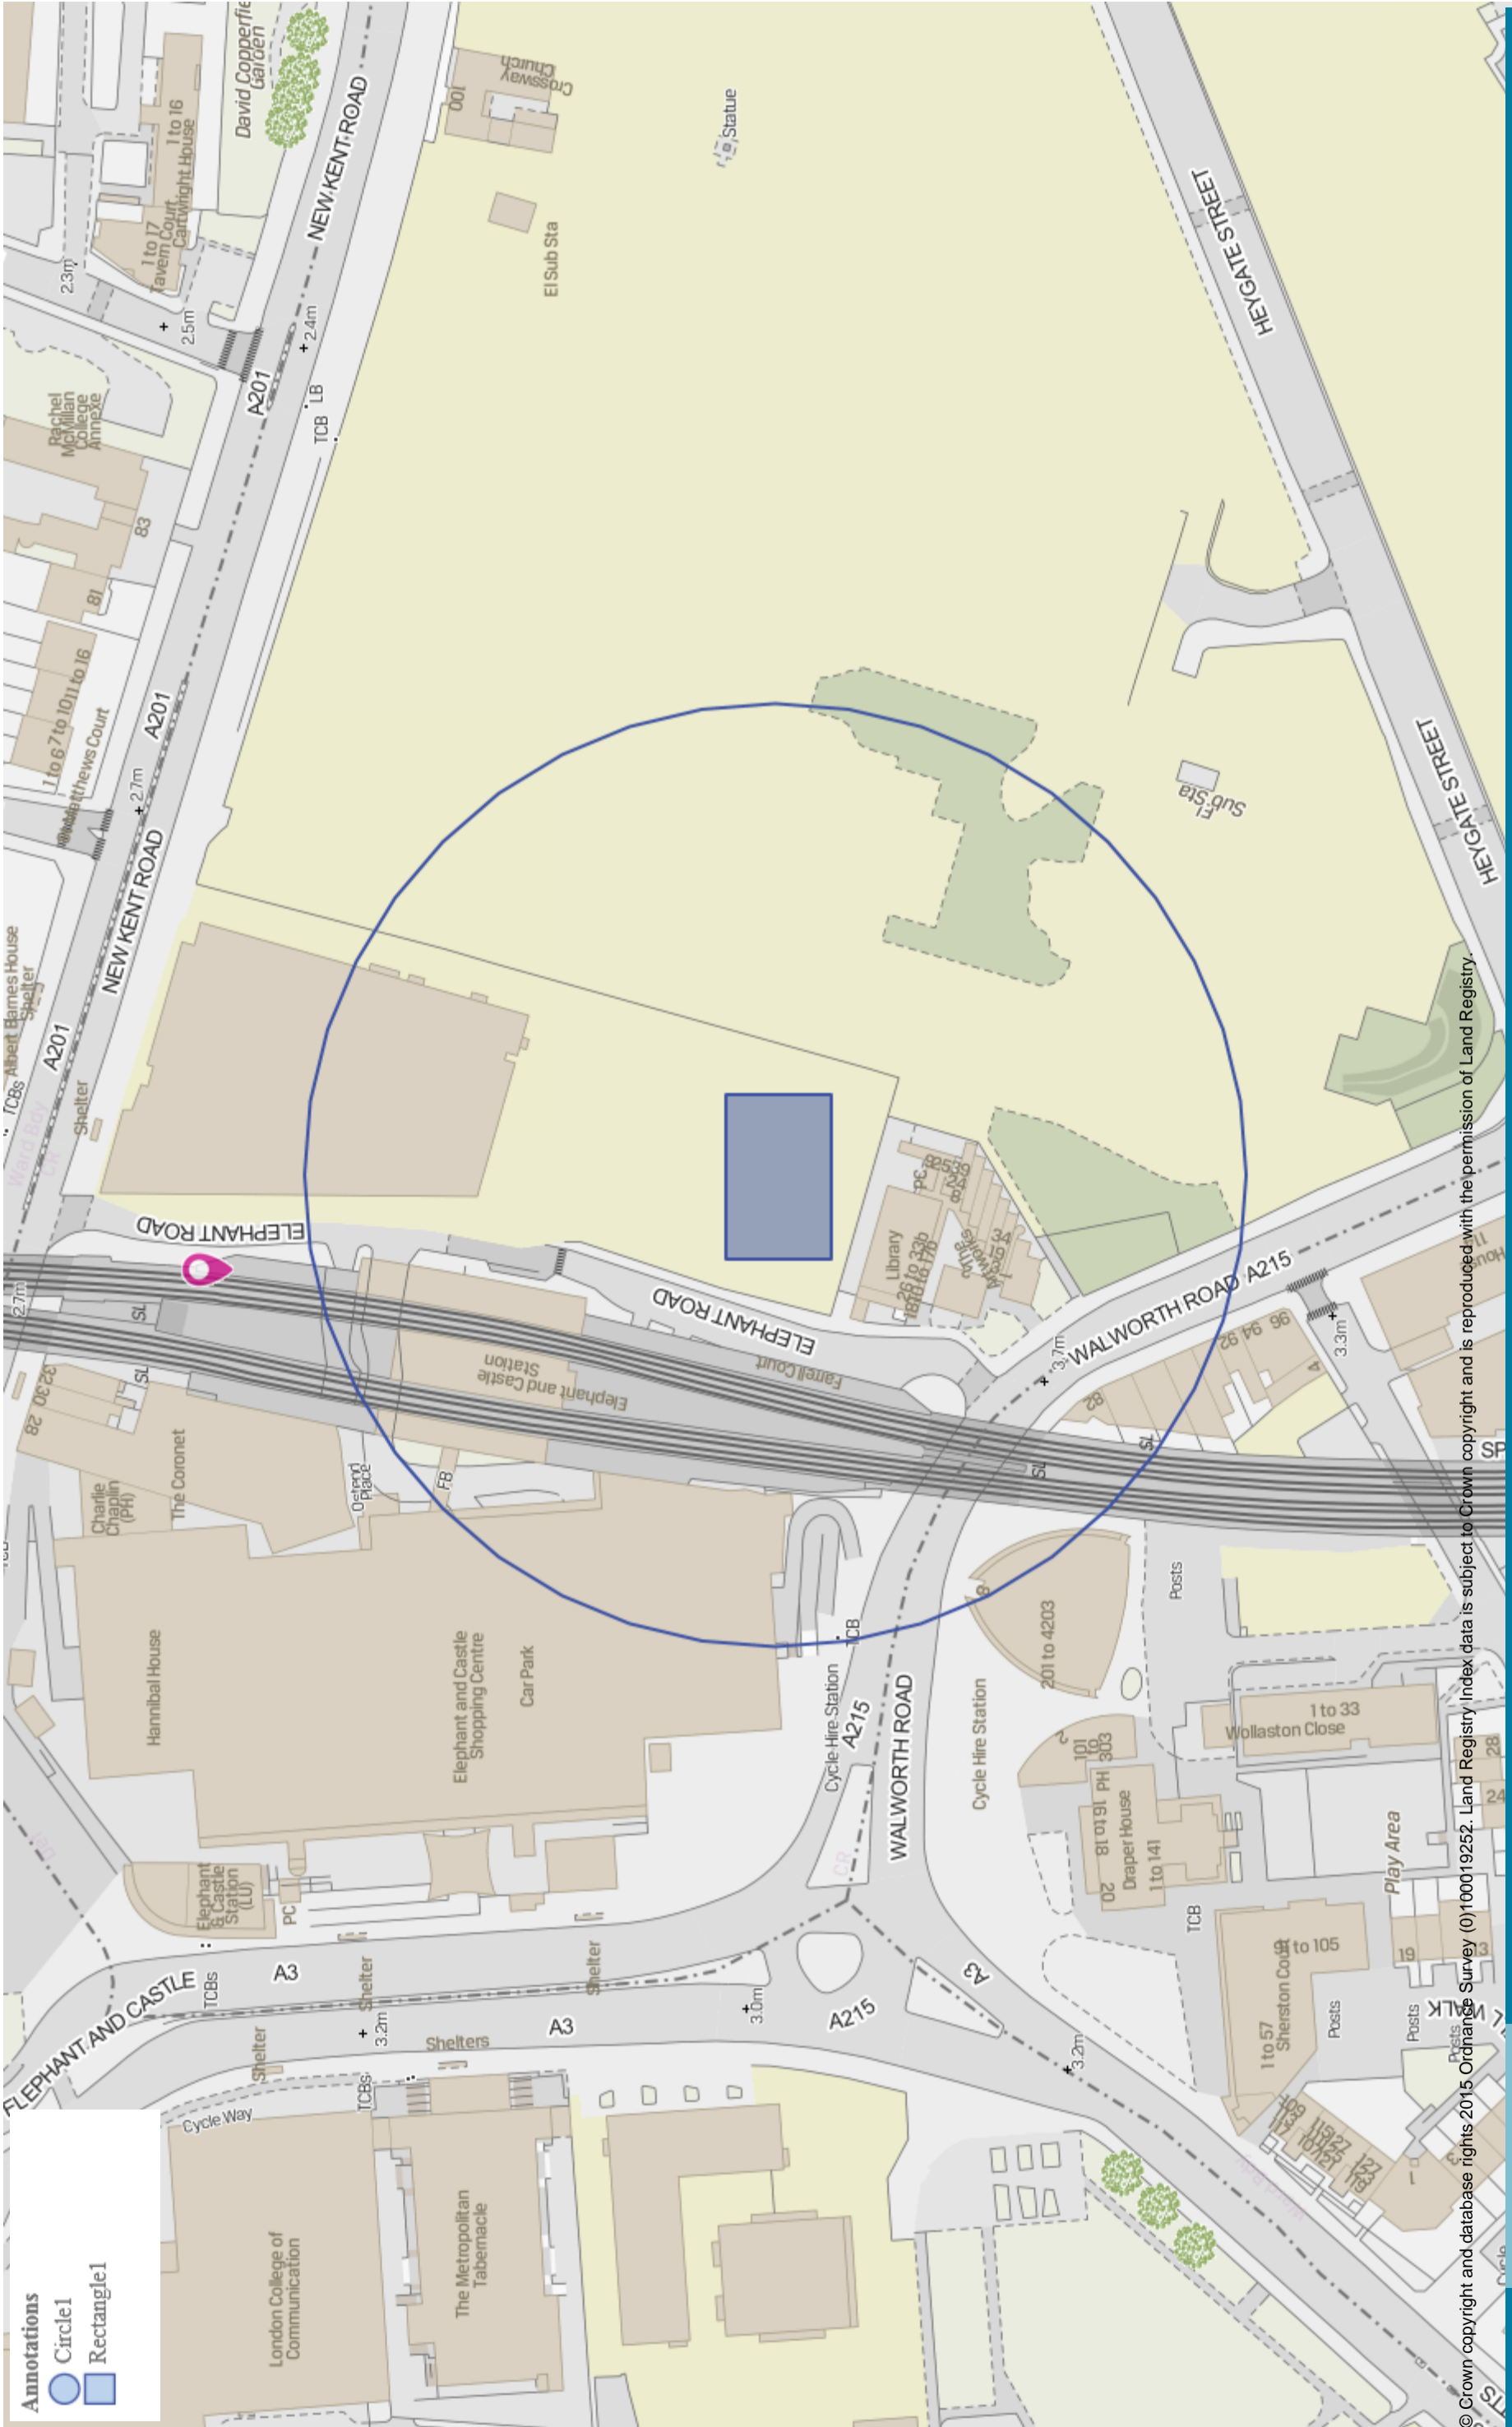

Lost Rivers, (Land adj to Artworks, Elephant Rd, SE17

Annotations

- Circle1
- Rectangle1

© Crown copyright and database rights 2015 Ordnance Survey (0100019252). Land Registry Index data is subject to Crown copyright and is reproduced with the permission of Land Registry.

50 m

Scale = 1 : 1323,000

17-Jan-2017